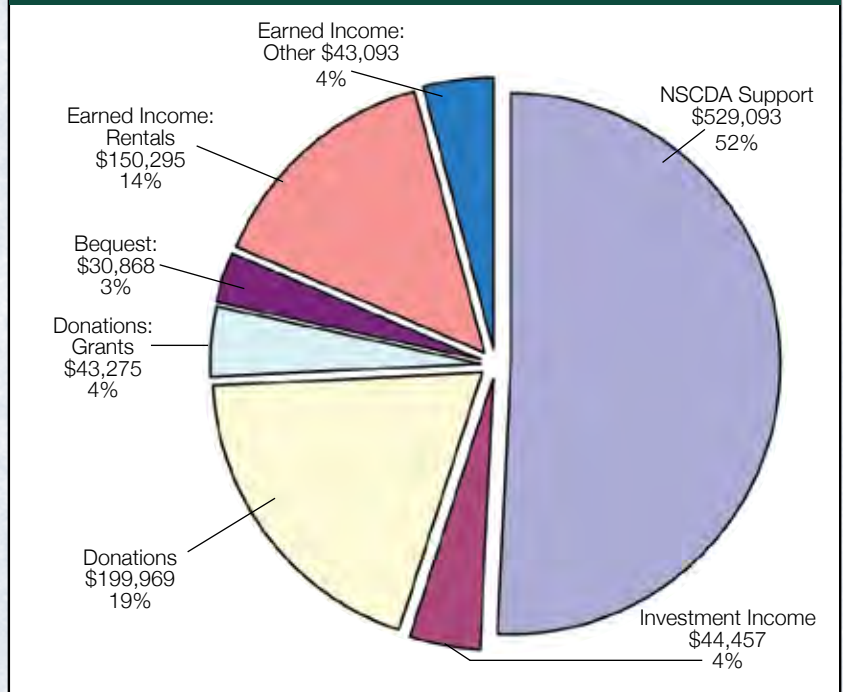

Income Fiscal Year 2009