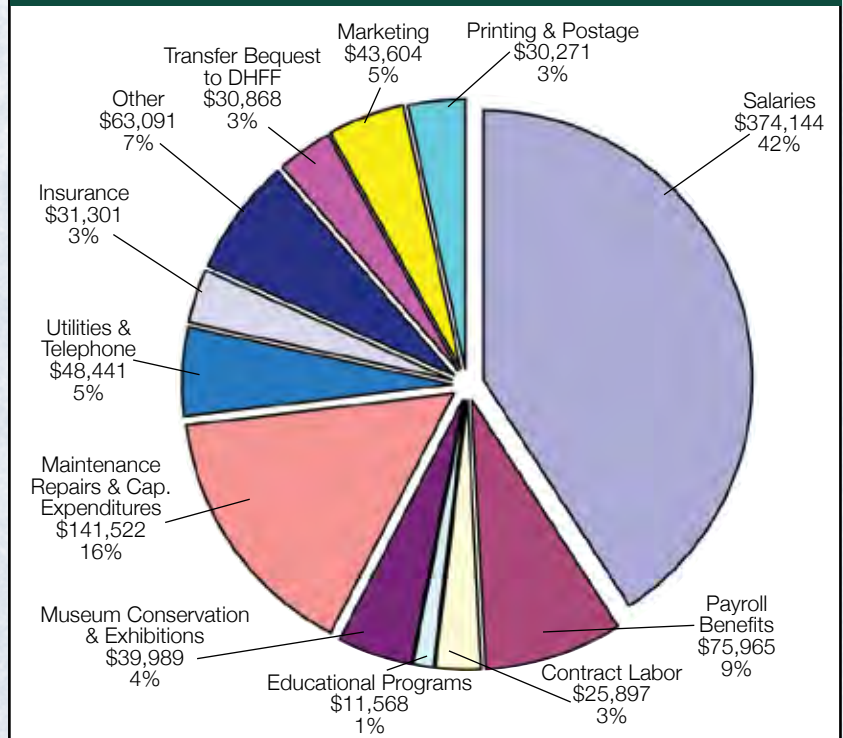

Expenses Fiscal Year 2009

Income and expense amounts are based on preliminary, unaudited figures. Audited financial statements should be received in early January. Capital expenditures are shown instead of depreciation, and investment income includes only the draw from our invested funds, not the total return on our investments. For Fiscal Year 2009, total income was $1,041,050 and total expenses were $916,661.